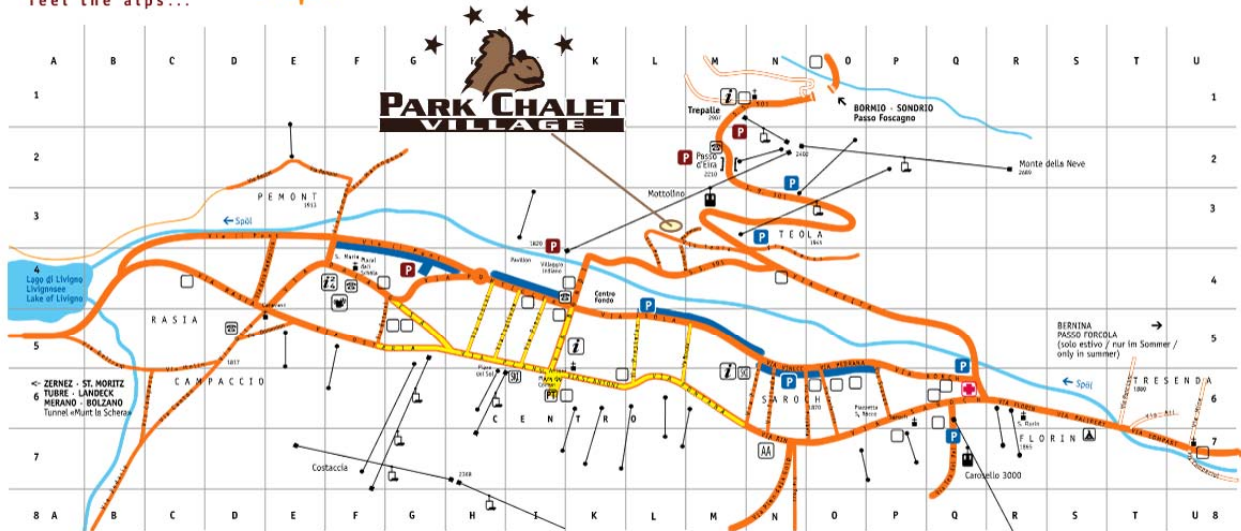

LIVIGNO 
feel the alps...

- | | | |
|---|---|---|
|  Informazioni - Information - Information |  Zona traffico limitato - Restricted traffic area
Fußgängerzone |  Parcheggio - Parking - Parkplatz |
|  Associazione Albergatori - Hotel Association
Hotelierverband |  Posta - Post office - Postamt |  Cinema - Cinema - Kino |
|  Informazioni 24 ore - Information 24 hr.
Information 24 St. |  Uffici skipass - Skipass Offices
Skipassbüros |  Parcheggio Riservato Gare
OPEN Air |
|  Pronto soccorso - First aid - Erste Hilfe |  Farmacia - Chemist - Apotheke | |

Park Chalet Village – location

Set in woodland in a panoramic tranquil setting.

- Just five minutes from the centre
- At 200 mts from the Mottolino Ski Area, which can be reached wearing your skis
- At 500 mts. from the new four-seat chairlift which serves the Mottolino Ski Area
- At 100 mts. from the Ski bus bus-stop (free service) in order to reach the centre, the cross-country tracks and the lift facilities.