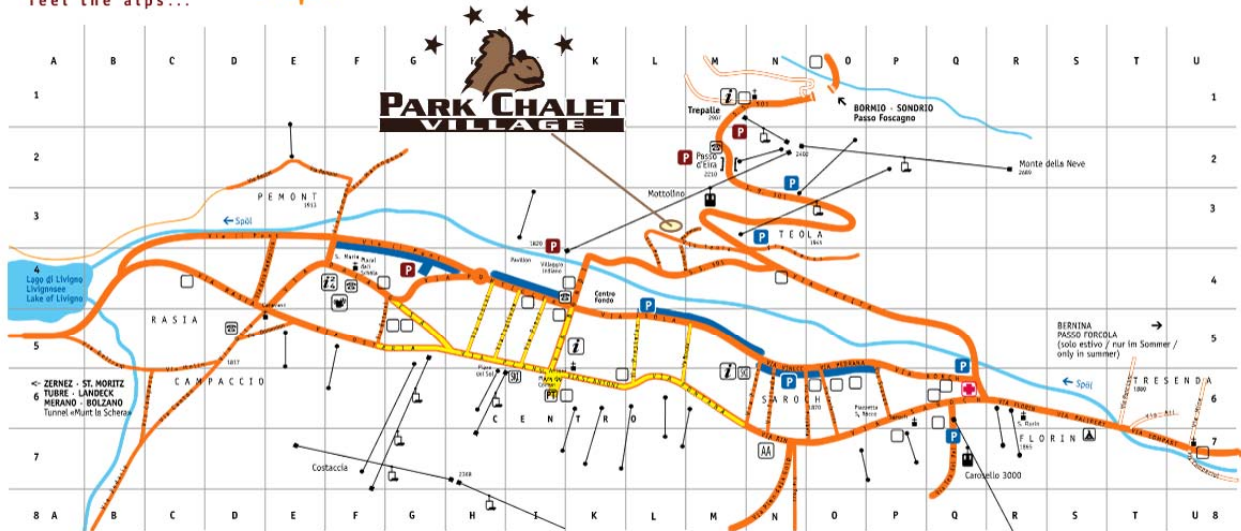

LIVIGNO 
feel the alps...

- | | | |
|---|---|---|
|  Informazioni - Information - Information |  Zona traffico limitato - Restricted traffic area Fußgängerzone |  Parcheggio - Parking - Parkplatz |
|  Associazione Albergatori - Hotel Association Hotelierverband |  Posta - Post office - Postamt |  Cinema - Cinema - Kino |
|  Informazioni 24 ore - Information 24 hr. Information 24 St. |  Uffici skipass - Skipass Offices Skipassbüros |  Parcheggio Riservato Gare OPEN Air |
|  Pronto soccorso - First aid - Erste Hilfe |  Farmacia - Chemist - Apotheke | |

Park Chalet Village – location

Set in woodland in a panoramic tranquil setting.

- Just five minutes from the centre
- At 200 mts from the Mottolino Ski Area, which can be reached wearing your skis
- At 500 mts. from the new four-seat chairlift which serves the Mottolino Ski Area
- At 100 mts. from the Ski bus bus-stop (free service) in order to reach the centre, the cross-country tracks and the lift facilities.